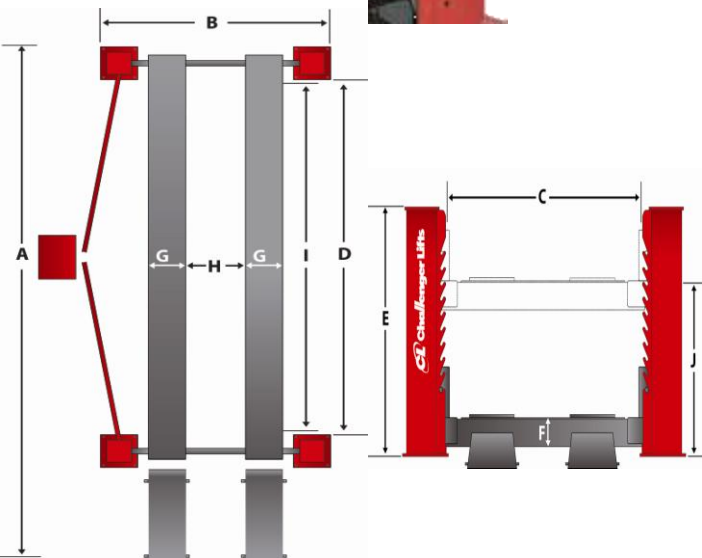

44040 / 44050 / 44060 Heavy Duty 4-Post Lift

- 40,000 - 60,000 lb. lifting capacity for heavy commercial truck and transit vehicles
- Heavy duty, high tensile strength leaf chain and sealed roller bearings for maximum reliability
- Variable-synchro power system with dual hydraulic lift cylinders provide the ability to variably or simultaneously raise the front or rear lift suspension, providing a stable platform when lifting vehicles with heavier front or rear axles
- Velocity fused redundant hydraulic safety system
- Single point air actuated lock release system allows technician to disengage all column locks simultaneously
- Diamond plate anti-skid runways and heavy duty fixed approach ramps for positive vehicle traction and long lasting durability
- Adjustable runways accommodate a variety of tread and axle widths
- Built-in runway rail system for optional convenience accessories like rolling jacks and sliding oil drain pan

10 level twin ladder lock positions provide a comfortable working height for a variety of service work on a variety of vehicles

Model Number	44040	44040E	44040X	44050	44050E	44050X	44060	44060E	44060X
Lifting Capacity	40,000 lbs			50,000 lb.			60,000 lb.		
A Length Overall	36'	41'	46'	36'	41'	46'	36'	41'	46'
B Width Overall	17' 1 1/4"			17' 1 1/4"			17' 1 1/4"		
C Inside Columns	144"			144"			144"		
D Between Columns	290"	350"	410"	290"	350"	410"	290"	350"	410"
E Height of Columns	92"			92"			92"		
F Height of Runways	14"			14"			14"		
G Width of Runways	32"			32"			32"		
H Between Runways	36" - 58"			36" - 58"			36" - 58"		
I Max. Wheelbase	310"	370"	430"	310"	370"	430"	310"	370"	430"
J Rise Height	73"			73"			73"		
Motor	10 HP			15 HP			15 HP		
Voltage (Three Phase)	230v - 460v			230v - 460v			230v - 460v		
Speed of Rise	70 sec.			75 sec.			75 sec.		
Amps	30			30			30		